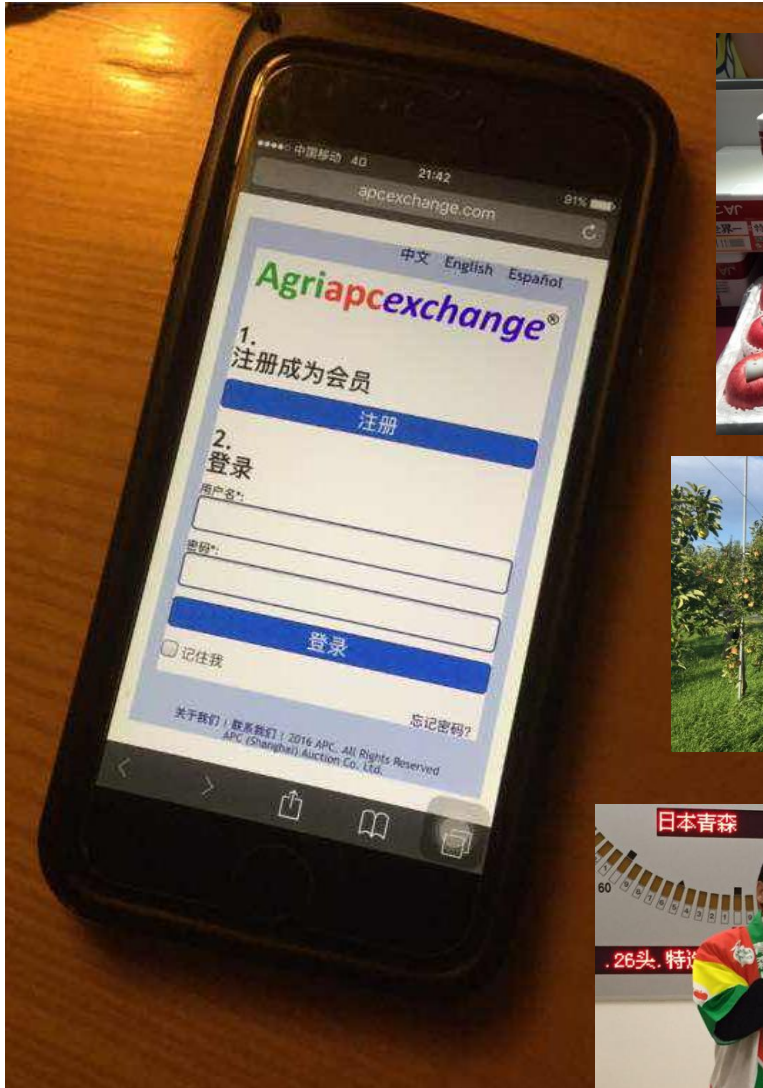

Japan apples export trade auction

拍卖场次	开始时间	结束时间	场次简介
世界一号2017.1.18 7批次 (s)	2017/01/18 08:00	2017/01/18 12:00	
金星2017.1.18 9批次 (s)	2017/01/18 08:00	2017/01/18 12:00	
陆奥2017.1.18 15批次 (s)	2017/01/18 08:00	2017/01/18 12:00	
王林2017.1.18 28批次 (s)	2017/01/18 08:00	2017/01/18 12:00	
太阳富士2017.1.18 6批次 (s)	2017/01/18 08:00	2017/01/18 12:00