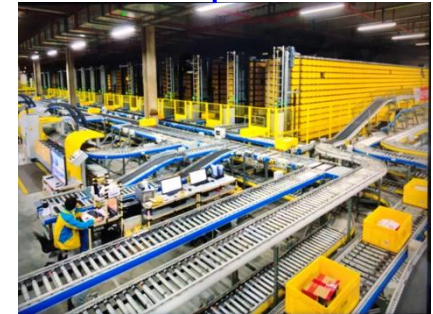

SATS-APC Perishables Auction Hub @ Singapore Changi Airport