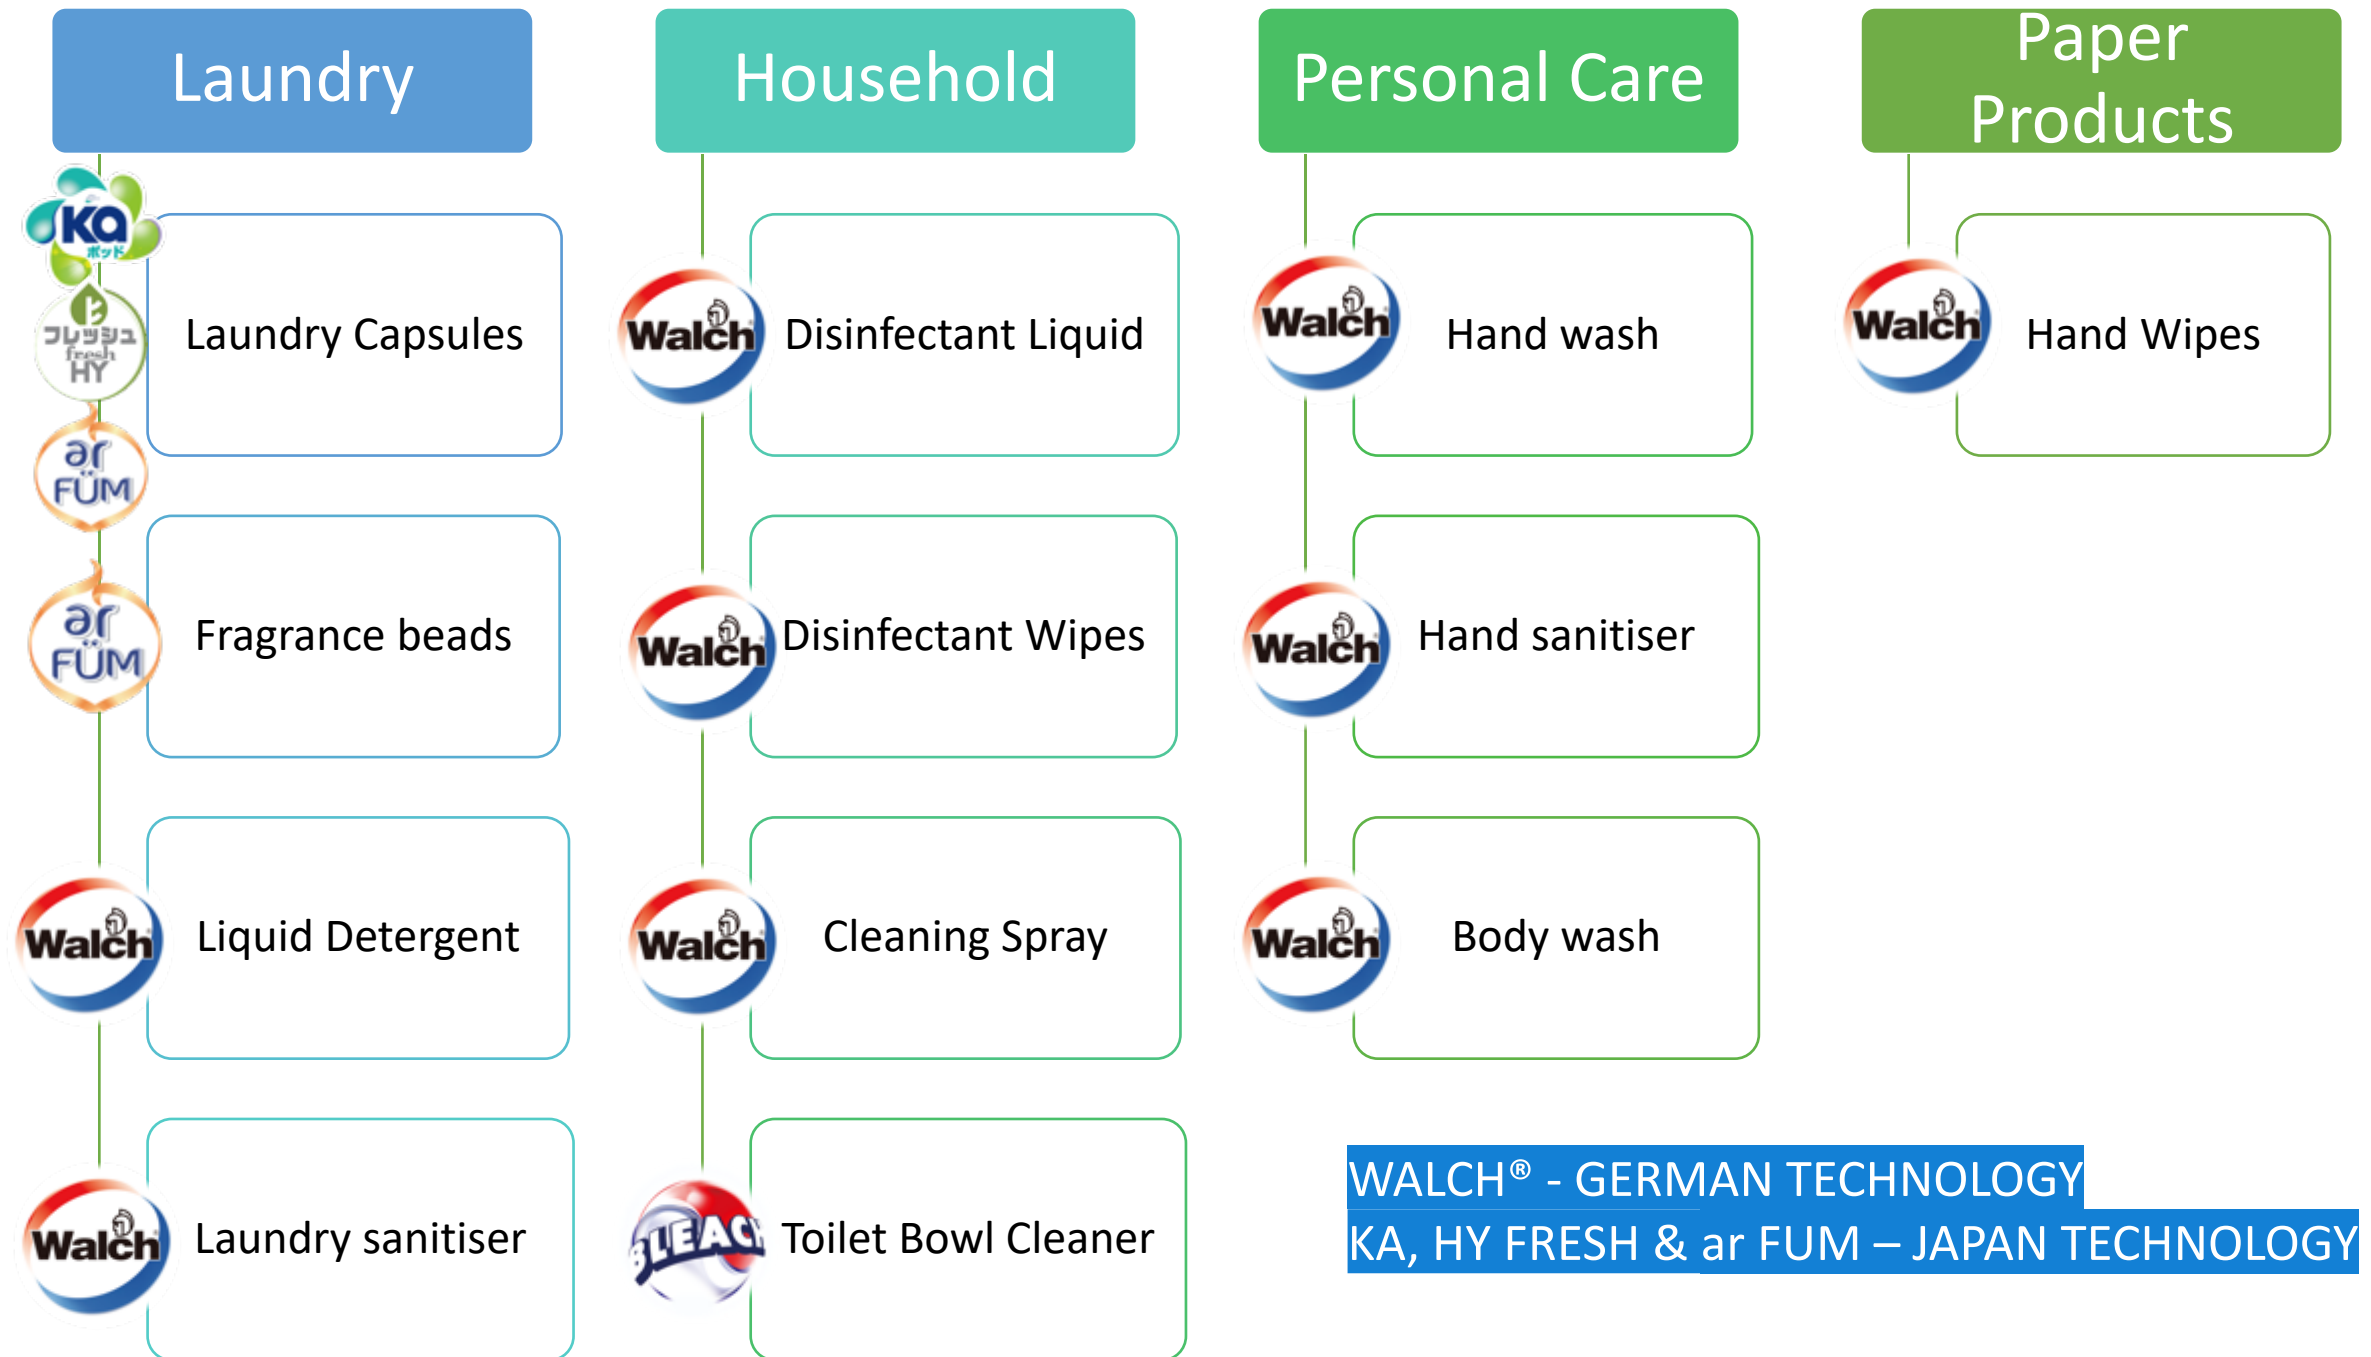

WHEALTHFIELDS LOHMANN GROUP

No. 1 HOUSEHOLD BRAND
(CHINA, HONG KONG HQ)

LEADING BRAND
IN CONSUMER GOODS
(HYGIENE & HOME)

Product Category

Walch®

Protects You and Your Family

Home > Walch®

Walch® Protects You and Your Family

Kills 99.9% of Germs

As a leading hygiene and home care brand, Walch® is dedicated to developing better, more powerful cleaning products that ensure the safety and health of our customers. We combine the rich heritage of Centralin with the latest in German innovation to provide the most effective, safe, and reliable laundry, household and personal care products to keep you and your family safe and healthy.

Bleach Toilet Bowl Cleaner's unique formula adheres closer to the bowl, destroying tough stains and removing microscopic dirt and grim while disinfecting the surface area! The angled bottle is perfect for targeting hard-to-reach areas including under the rim and below the toilet seat. Use Bleach to effectively kill 99.9% of germs to keep this high contact area of your house clean, safe and free from bacteria.

5X Concentrated 8X Cleaning Power

Fresh HY laundry capsules redefine the way you do your laundry by having 8 Times cleaning power in a small little capsule. Along with strong cleaning power, it contains softener, fabric protector and colour retaining properties – all in one capsule. Suitable for both front and top load washing machine.