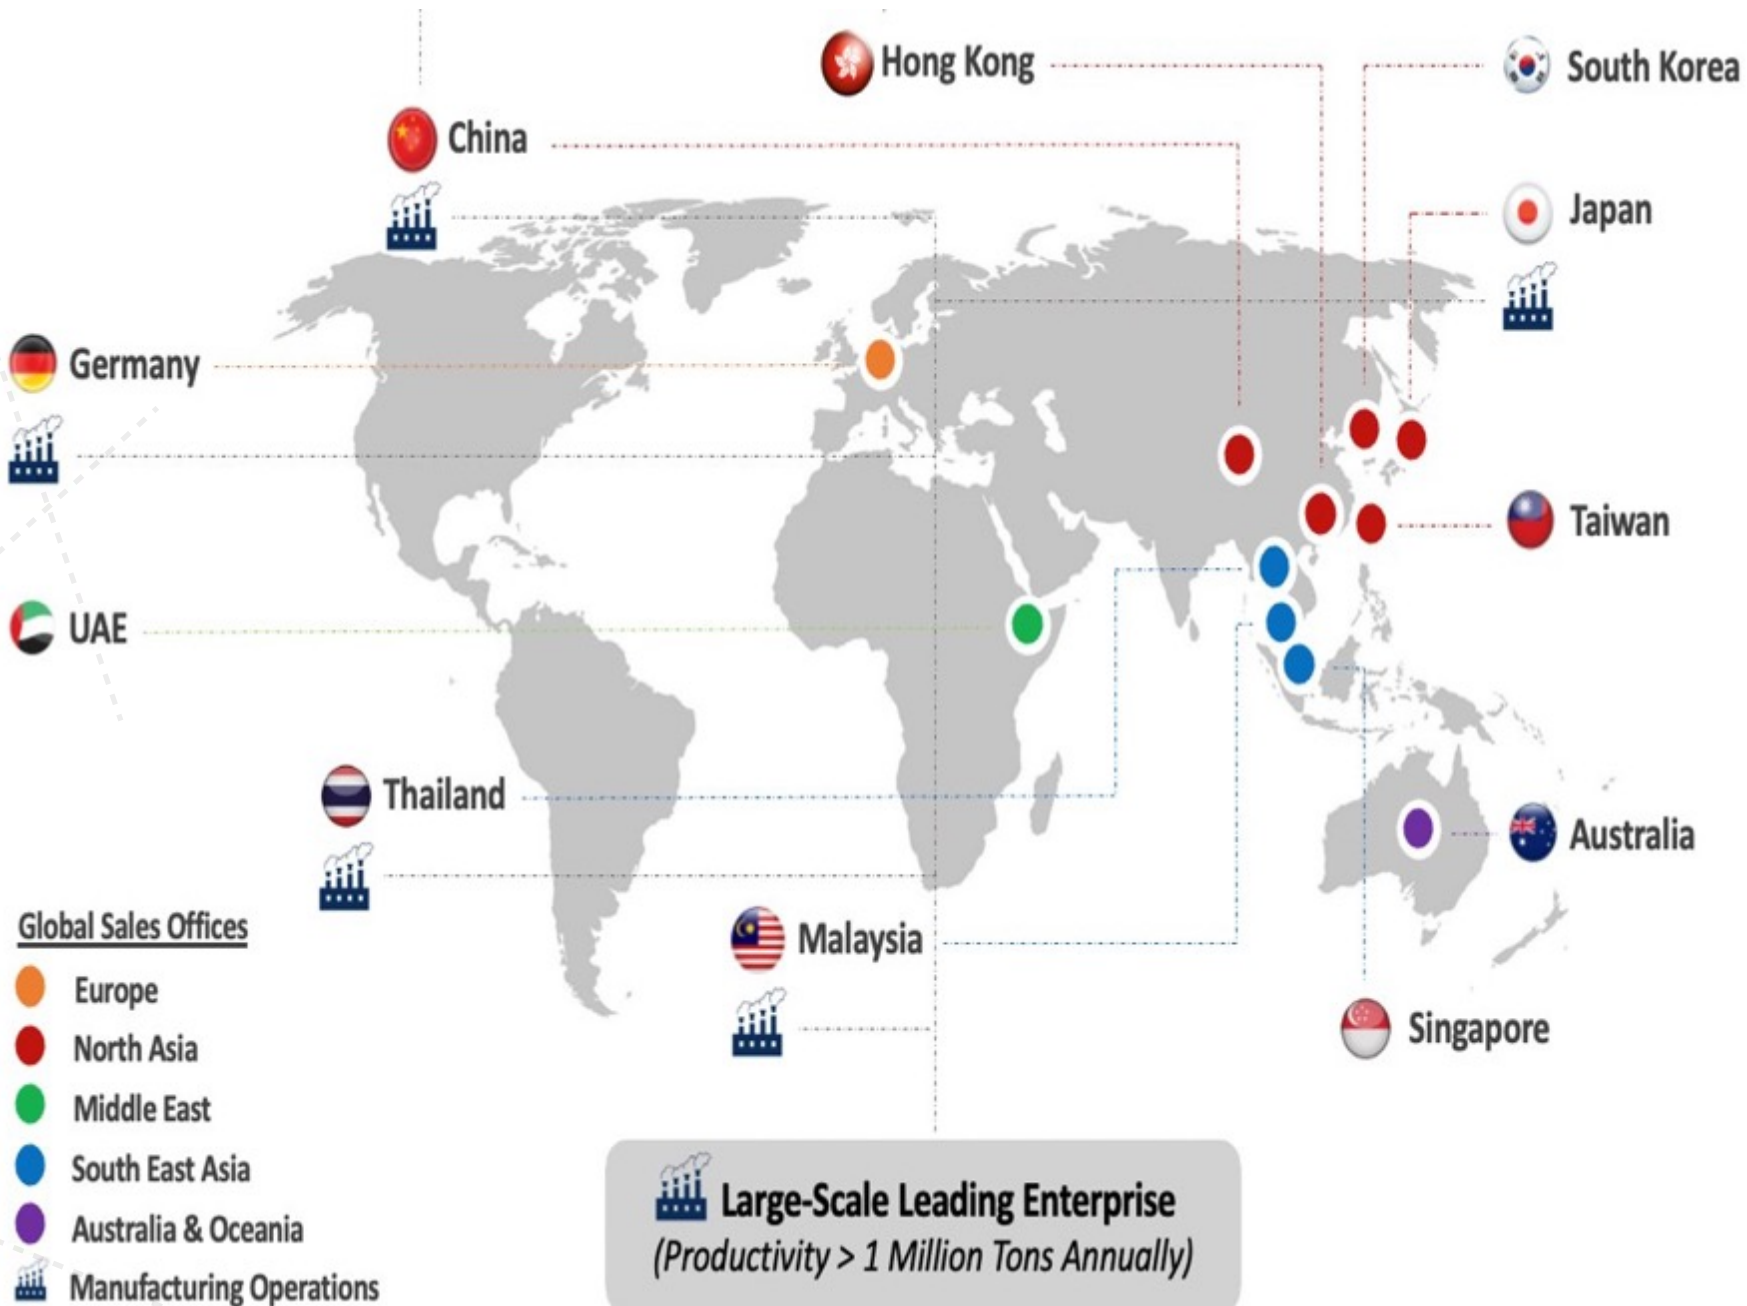

Whealthfields Group / ABOUT US

Whealthfields Group is large-scale leading enterprise of daily chemicals with productivity more than 1 million tons annually , with factory in China , Germany , Japan , South Korea and Thailand, covering brands like Walch , SEIKA, La Mamma etc . We are a professional manufacturer of household cleaning & personal care products . Our market has extended to Asia , Europe and America. We are looking forward to providing our best products and service to meet demands of clients all around the world.

WHEALTHFIELDS LOHMANN GROUP

No. 1 HOUSEHOLD BRAND
(CHINA, HONG KONG HQ)

LEADING BRAND
IN CONSUMER GOODS
(HYGIENE & HOME)

Product Category

Walch®

Protects You and Your Family

Home > Walch®

Walch® Protects You and Your Family